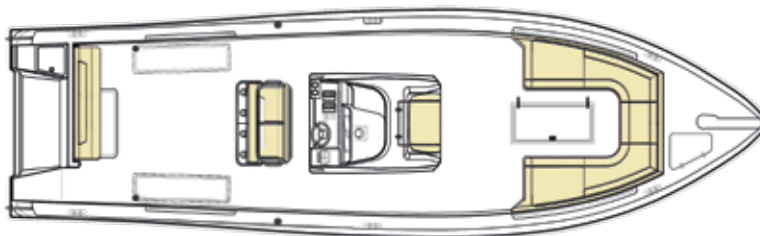

## Specifications

Length overall	:	35 ft 9 in (10.90 m)
Beam	:	10 ft 10 in (3.30 m)
Draft	:	1 ft 8 in (0.50 m)
Displacement	:	3.56 tons approximately
Fuel tank capacity	:	300 US gal (1,136 l)
Water tank capacity	:	40 US gal (151 l)
Recommended horsepower	:	600 hp outboard