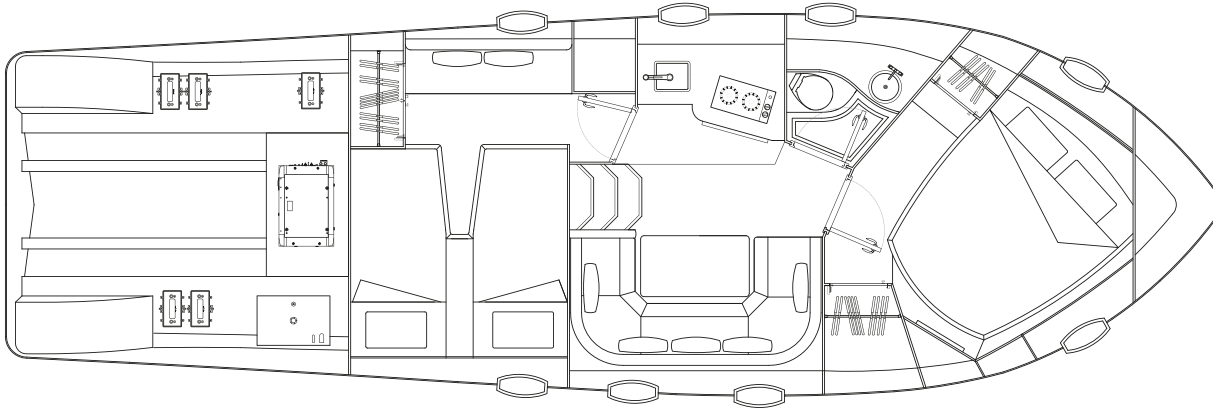

ORYX 36

ORYX 42

ORYX 379

ORYX 36

An elegant sport cruiser, the Oryx 36 is both powerful and extremely comfortable. Her main deck design allows for an L-shaped seating area next to the pilot and allows easy access to the swim deck from the cockpit.

Profile | Cockpit Seating | Helm

Owner's Cabin | Twin Guest Cabin

Saloon | Head | Galley

Sun Bed | Cockpit Seating

Main deck

Lower deck

Specifications :

Length overall : 36 ft 8 in (11.18 m)
 Beam : 11 ft 6 in (3.50 m)
 Draft : 2 ft (0.60 m)
 Fuel tank capacity : 200 US gal (757 l)
 Water tank capacity : 40 US gal (151 l)

Accomodation : Owner's cabin (2 berths)
 Guest cabin (2 berths)
 Head : 1
 Maximum recommended hp : 600 hp

TECHNOLOGY & CRAFTSMANSHIP

PRAXIS 42 OPEN
42 OPEN
PRAXIS 42 OPEN

1:500

Pictures in this catalogue may be taken from different vessels of the same type for example purpose only. Performance estimates are given in good faith, but are in no way guaranteed. Dirt on the hull, damage to the propellers, external water and air temperatures and added weight, fuel and water carried can all adversely affect performance. For these and other reasons we can give no performance guarantees. Data and characteristics are not binding, details, colors, descriptions and illustrations are for information purpose only. The drawings and pictures may include specific equipment or modifications which are not part of the standard specifications of the vessel, standard specifications may be defined differently in different sales territories. Gulf Craft Inc. reserves the right to make any changes in specifications or equipment without prior notice. In case of any inconsistencies between specification sheet, product catalogue and price list, the price list prevails. Customers are recommended to contact our sales representative to reconfirm standard and optional features on the vessels.