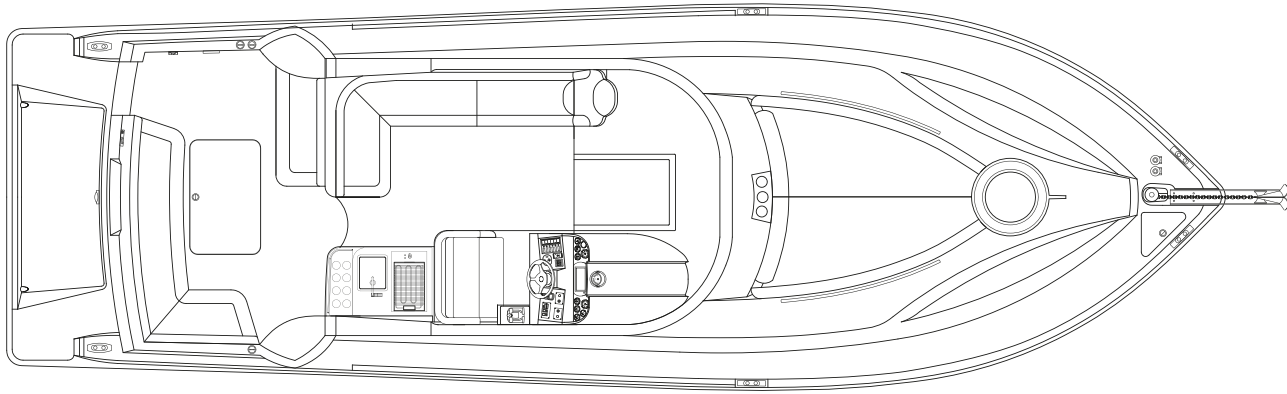

ORYX 36

ORYX 42

ORYX 379

ORYX 36

An elegant sport cruiser, the Oryx 36 is both powerful and extremely comfortable. Her main deck design allows for an L-shaped seating area next to the pilot and allows easy access to the swim deck from the cockpit.

Profile | Cockpit Seating | Helm

Owner's Cabin | Twin Guest Cabin

Saloon | Head | Galley

Sun Bed | Cockpit Seating

Main deck

Lower deck

Specifications :

Length overall : 36 ft 8 in (11.18 m)
 Beam : 11 ft 6 in (3.50 m)
 Draft : 2 ft (0.60 m)
 Fuel tank capacity : 200 US gal (757 l)
 Water tank capacity : 40 US gal (151 l)

Accomodation : Owner's cabin (2 berths)
 Guest cabin (2 berths)
 Head : 1
 Maximum recommended hp : 600 hp

TECHNOLOGY & CRAFTSMANSHIP

PRAXIS 42 OPEN
42 OPEN
PRAXIS 42 OPEN

1:500

Pictures in this catalogue may be taken from different vessels of the same type for example purpose only. Performance estimates are given in good faith, but are in no way guaranteed. Dirt on the hull, damage to the propellers, external water and air temperatures and added weight, fuel and water carried can all adversely affect performance. For these and other reasons we can give no performance guarantees. Data and characteristics are not binding, details, colors, descriptions and illustrations are for information purpose only. The drawings and pictures may include specific equipment or modifications which are not part of the standard specifications of the vessel, standard specifications may be defined differently in different sales territories. Gulf Craft Inc. reserves the right to make any changes in specifications or equipment without prior notice. In case of any inconsistencies between specification sheet, product catalogue and price list, the price list prevails. Customers are recommended to contact our sales representative to reconfirm standard and optional features on the vessels.